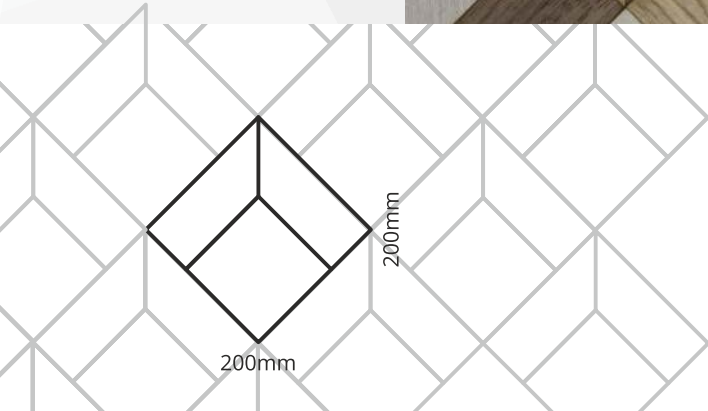

L'arte del legno by alfanood

TETRAKTYS

Veneer Combination

- Walnut
- White Oak
- E/V White Oak