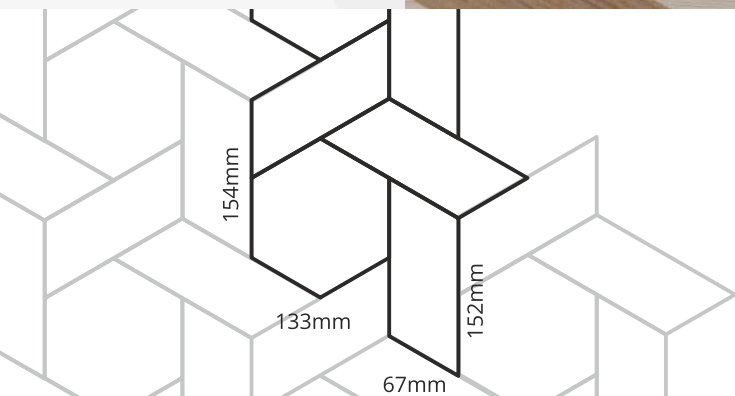

L'arte del legno by alfanwood

MAZY

Veneer Combination

- Ash
- Walnut
- White Oak
- E/V Teak