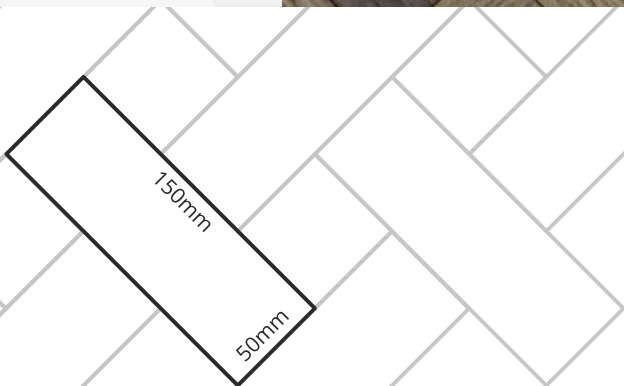

L'arte del legno by alfanood

GORDIANKNOT

Veneer Combination
White Oak
Walnut