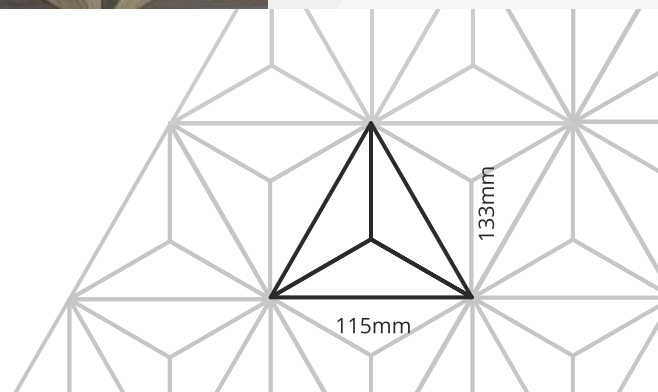

L'arte del legno by aldarwood

CELESTIAL

Veneer Combination

- Ash
- Walnut
- White Oak