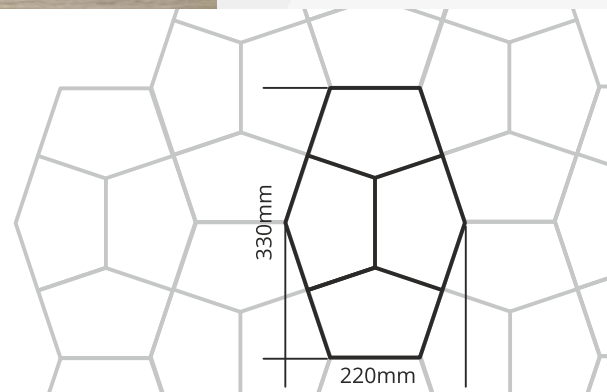

L'arte del legno by aldarwood

MOSAIC

Veneer Combination

- Ash
- Walnut
- E/V Oak
- Red Oak