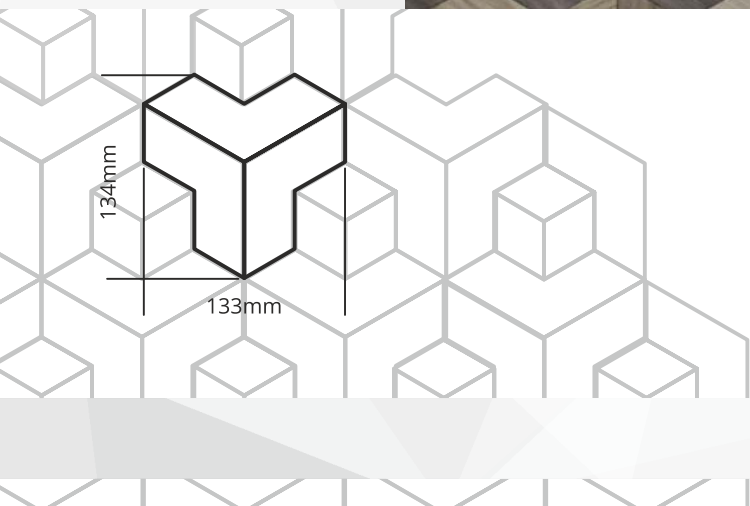

L'arte del legno by alfanwood

PANDORA

Veneer Combination

- Ash
- Walnut
- White Oak